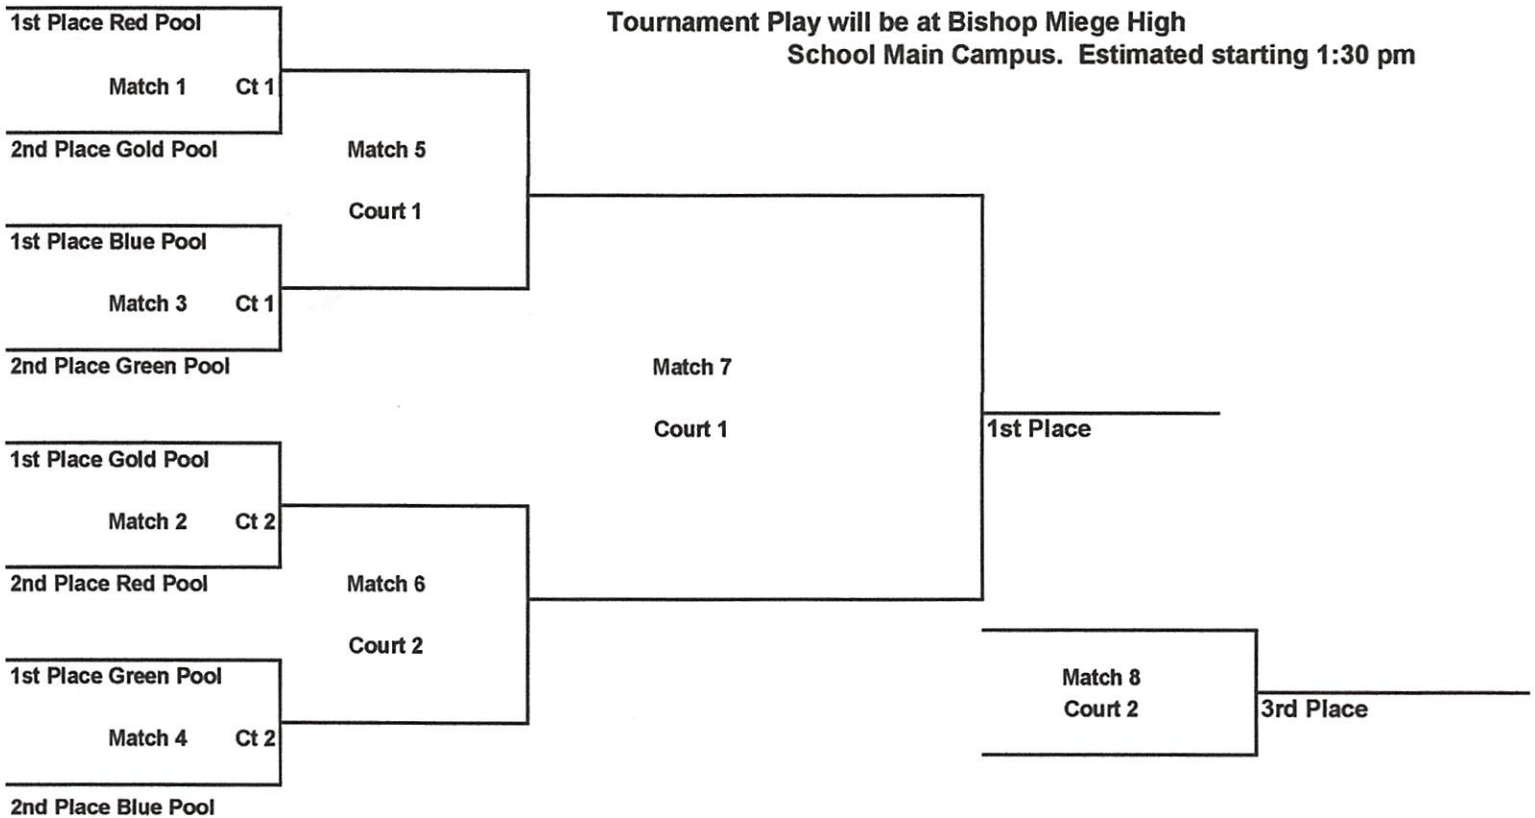

8th Grade Girls' Catholic Invitational Volleyball Tournament

Saturday, October 14, 2017 - Bishop Miege High School

REVISED
10/11/2017

Red Pool Bishop Miege North Campus		White Pool Bishop Miege Main Campus Court 1		Blue Pool Bishop Miege Main Campus Court 2		Gold Pool St. Agnes	
1	Good Shepherd	1	Presentation	1	Sacred Heart-Smith	1	St. Elizabeth
2	St. Peter	2	Holy Trinity-Ellzey	2	Nativity-Ibarra	2	Sacred Heart-Skahan
3	Nativity-Vervynck	3	St. Andrew	3	St. Michael	3	St. Therese
		4	St. Joseph	4	St. Thomas More	4	Ascension

TIME	4 - team pool	-	White-Blue- Gold Pools	TIME	3 - team pool		Red Pool
8:00 AM	1	vs	2	9:00 AM	1	vs	2
8:40 AM	3	vs	4	10:00 AM	3	vs	1
	1	vs	3		2	vs	3
	2	vs	4				
	4	vs	1				
	3	vs	2				

High School Rules will be used to govern play with the following exceptions:

White, Blue & Gold Pools Play - Each match will consist of 2 games - Rally Scoring - 25 points, with 27 pt. cap.
 Red Pool Play - Three team pool each match will consist of 3 games - Rally Scoring - 25 points, with 27 pt. cap. start 4-4. Starting Times - First two matches will not begin before scheduled starting time. Other matches will start after the conclusion of previous match. Warm-up 6 minutes between matches shared court. Each team must supply a line judge

Top two teams from each pool advance to single elimination round

Tournament Play - Each match will consist of best 2 of 3 games. Rally scoring - 25 points, win by two, no cap. 3rd game to 15 points, win by two, no cap. All games start at 0 - 0